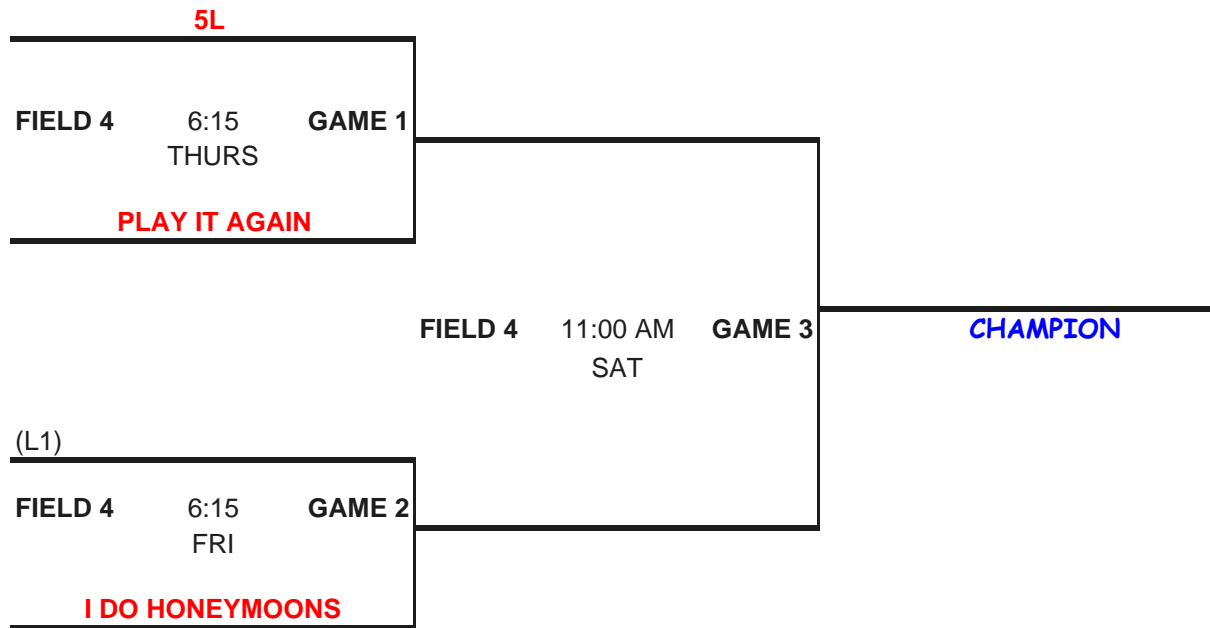

MINI-MINOR

T BALL

COACH PITCH

MINOR

FEARN PARTNERSHIP

Field 1 7:45 THURS

M & R

Field 1 7:45 TUES G1

IOA

Field 3 7:45 FRI G10

CORROSION CONTROL

Field 2 7:45 TUES G2

FISH PLACE

Field 3 7:45 THURS G6

BADCOCK

Field 5 7:45 TUES G3

MIDSTATE MACHINE

Field 5 11:00 AM SAT G12

CHAMPION

L2
Field 5 7:45 THURS G4

L3
Field 1 7:45 FRI G7
L1

L6
Field 2 7:45 FRI G8
L5 FRI

L10
Field 5 9:30 AM SAT G11
Field 5 8:00 AM SAT G9

MAJOR