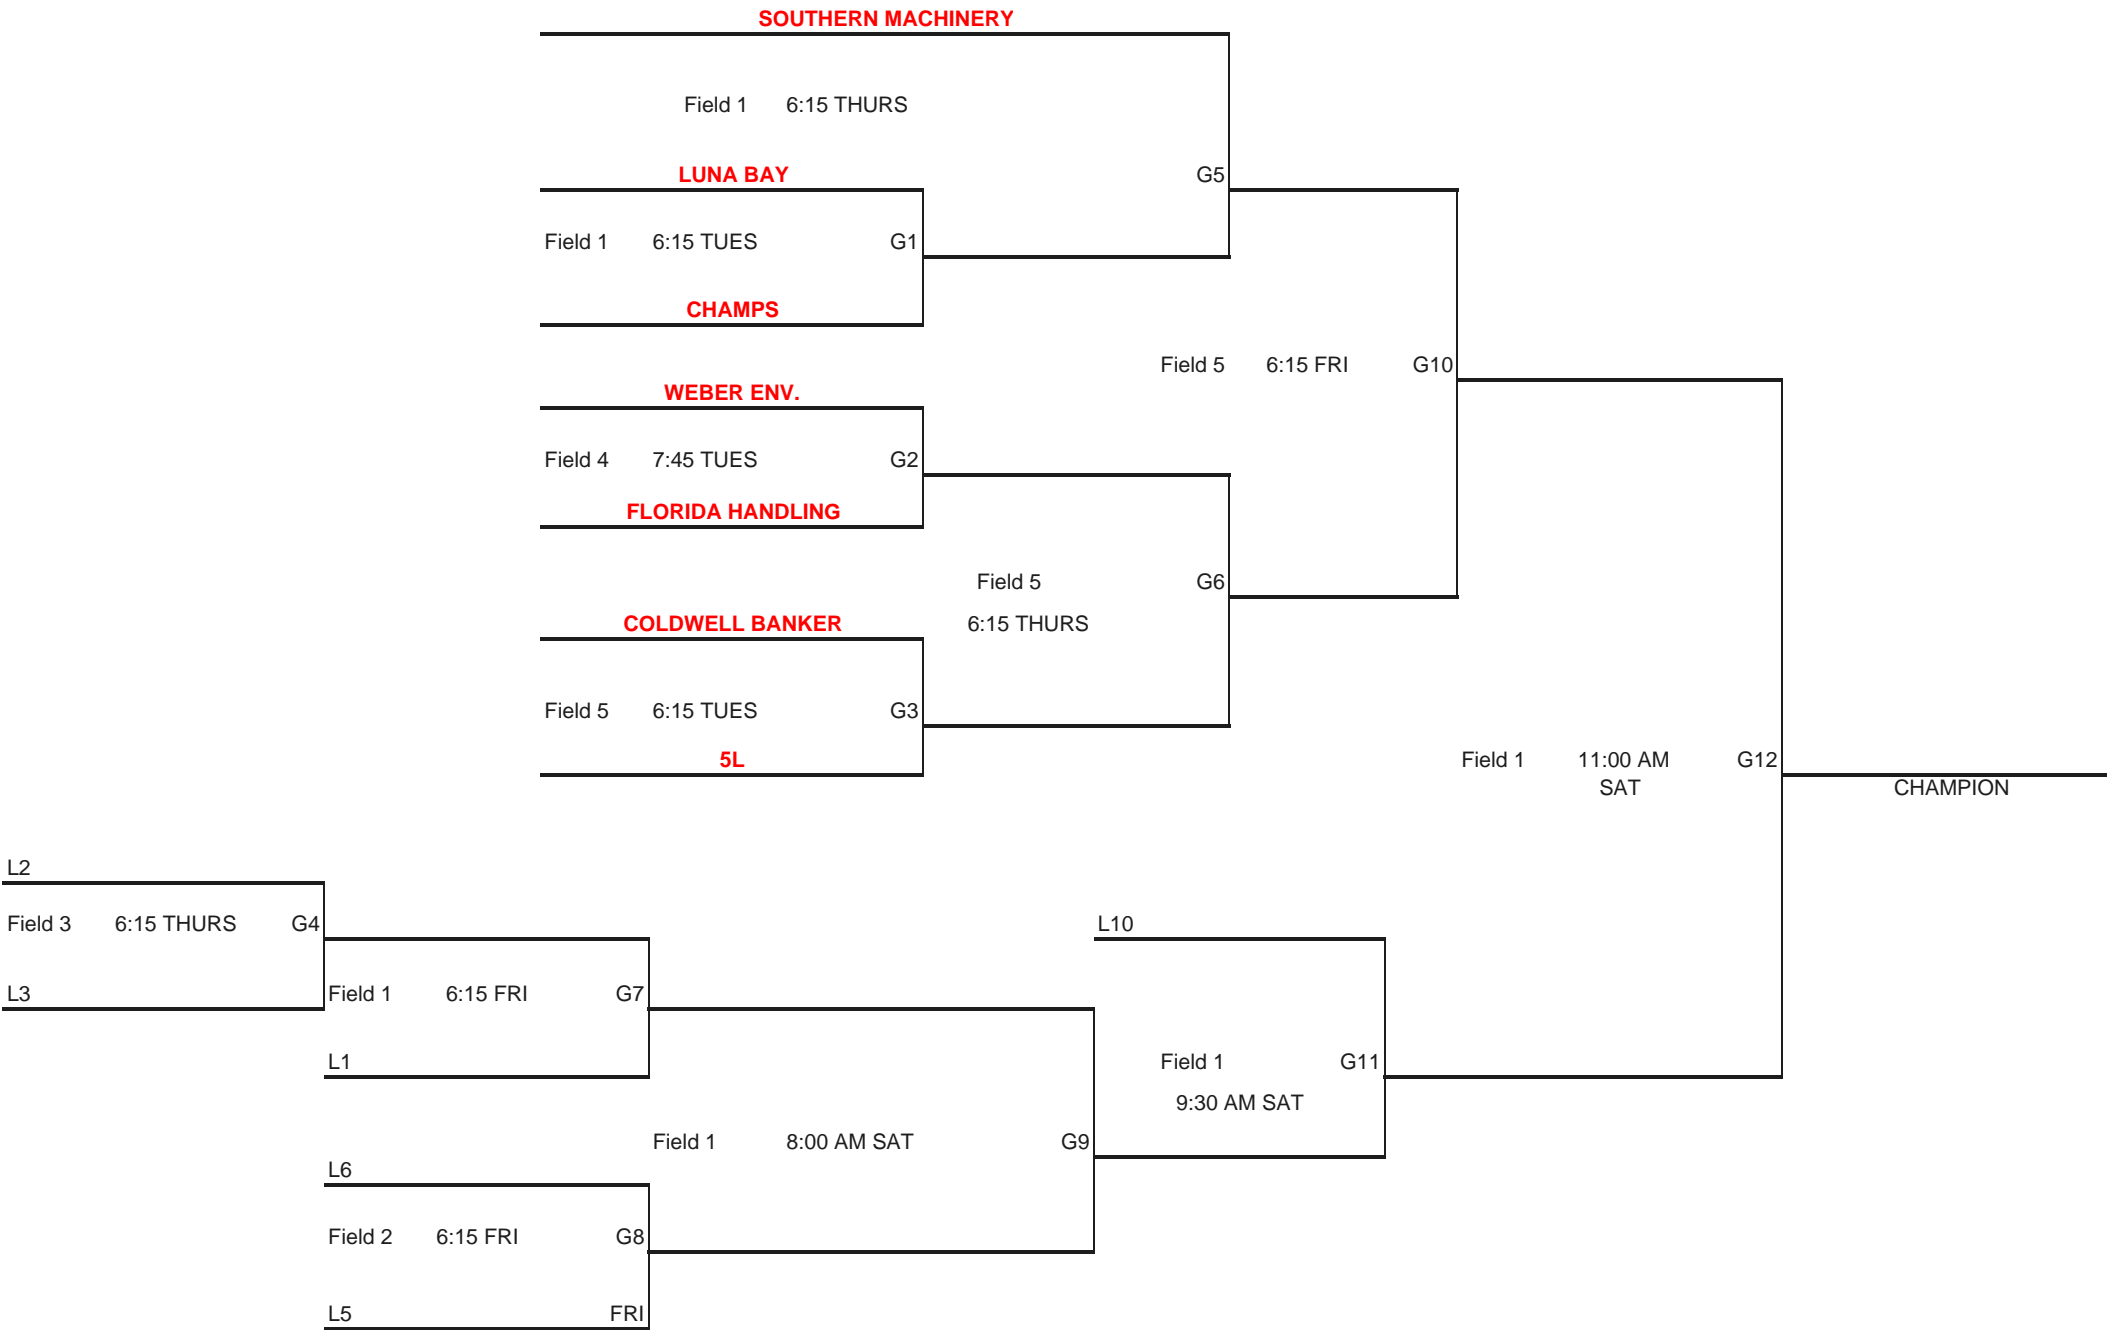

MINI-MINOR

T BALL

COACH PITCH

MINOR

FEARN PARTNERSHIP

Field 1 7:45 THURS

M & R

Field 1 7:45 TUES G1

IOA

Field 3 7:45 FRI G10

CORROSION CONTROL

Field 2 7:45 TUES G2

FISH PLACE

Field 3 7:45 THURS G6

BADCOCK

Field 5 7:45 TUES G3

MIDSTATE MACHINE

Field 5 11:00 AM SAT G12

CHAMPION

L2
Field 5 7:45 THURS G4

L3
Field 1 7:45 FRI G7
L1

L6
Field 2 7:45 FRI G8
L5 FRI

L10
Field 5 9:30 AM SAT G11
Field 5 8:00 AM SAT G9

MAJOR