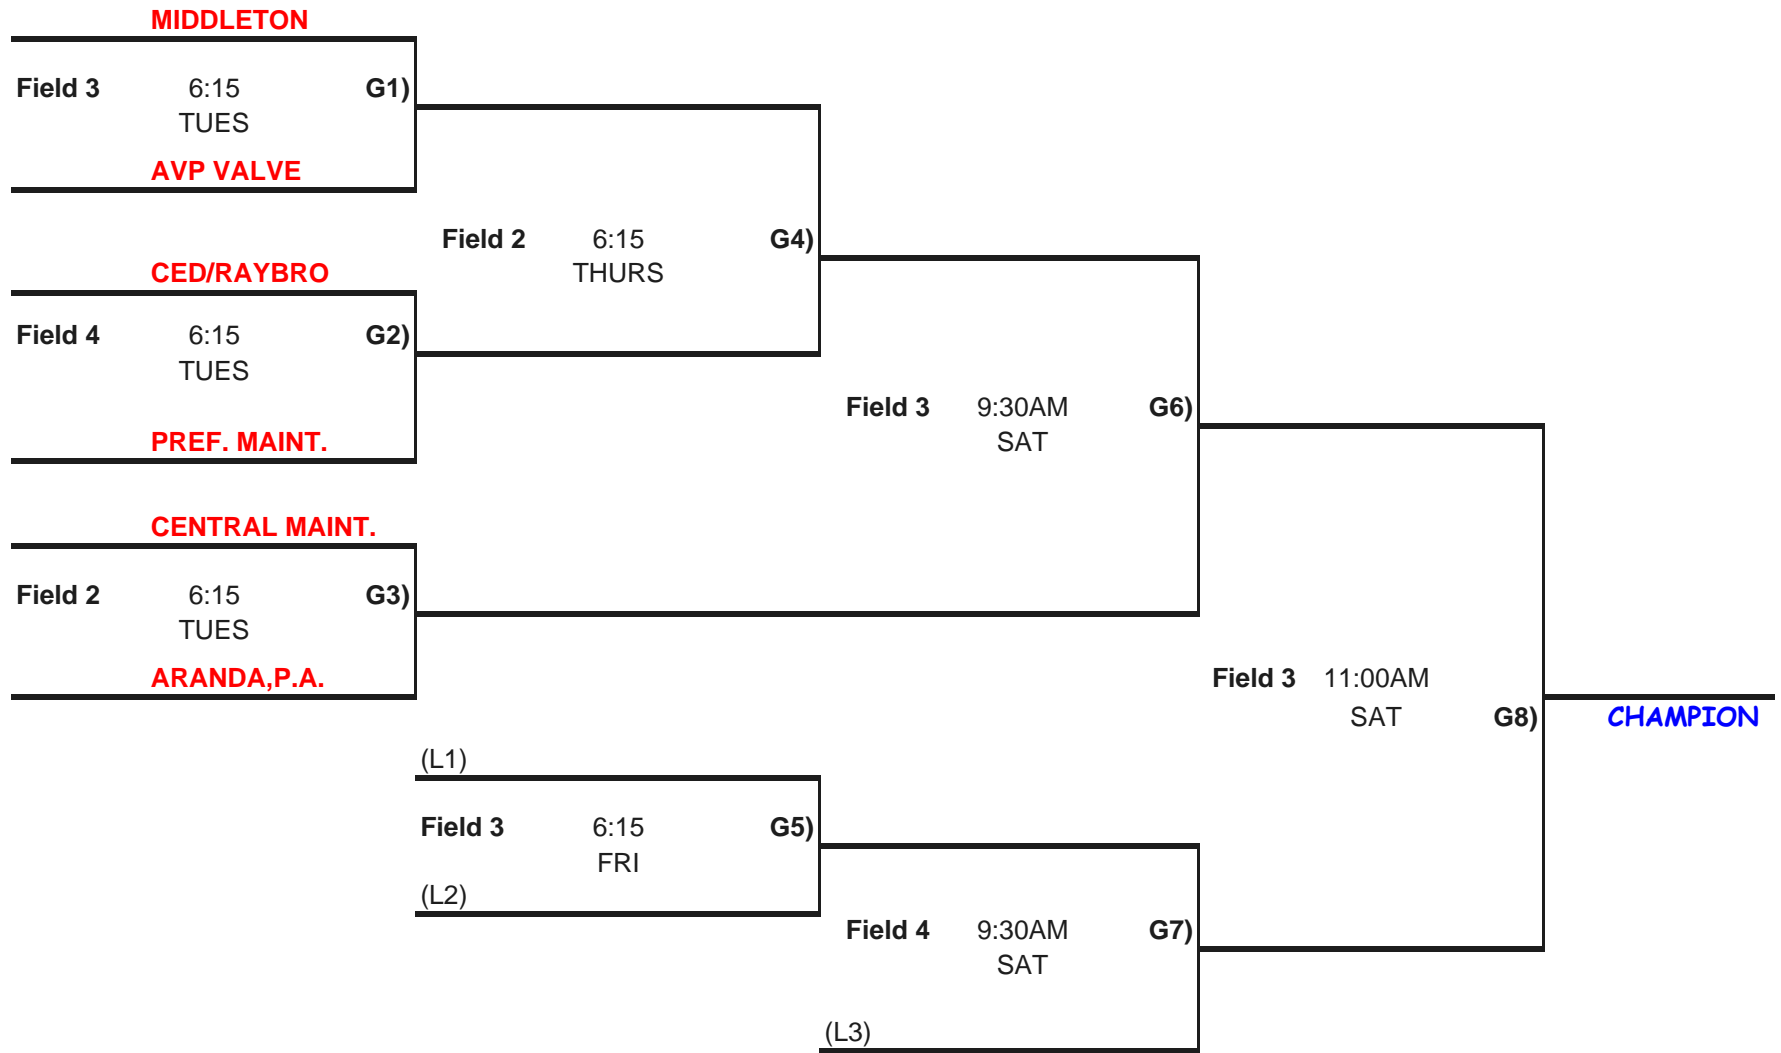

MINI-MINOR

T BALL

COACH PITCH

MINOR

FEARN PARTNERSHIP

Field 1 7:45 THURS

M & R

Field 1 7:45 TUES G1

IOA

Field 3 7:45 FRI G10

CORROSION CONTROL

Field 2 7:45 TUES G2

FISH PLACE

Field 3 7:45 THURS G6

BADCOCK

Field 5 7:45 TUES G3

MIDSTATE MACHINE

Field 5 11:00 AM SAT G12

CHAMPION

L2
Field 5 7:45 THURS G4

L3
Field 1 7:45 FRI G7
L1

L6
Field 2 7:45 FRI G8
L5 FRI

L10
Field 5 9:30 AM SAT G11
Field 5 8:00 AM SAT G9

MAJOR